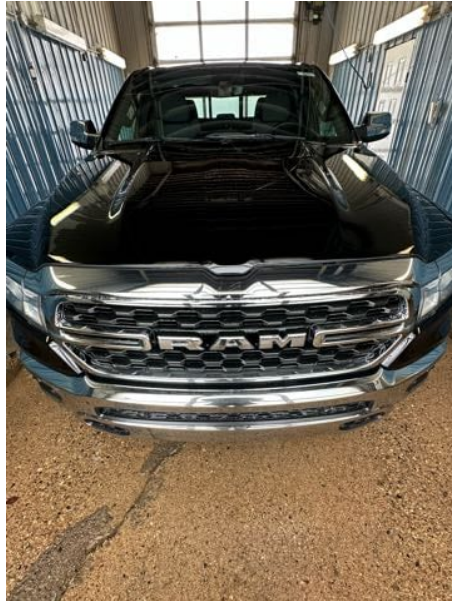

Diamond Chrysler Dodge Jeep Ram
 201 Burrows Avenue West, Melfort, SK, S0E1A0
 Phone: (855) 506-1947

2022
1500 BIG HORN

VIN: 1C6SRFFT7NN466349
 Stock #: 4237

Exterior colour: Diamond Black Crystal PC
 Interior colour: Black
 Engine: 5.7L HEMI VVT V8 w/FuelSaver MDS
 Transmission: 8-Speed Automatic

Standard Equipment

- 4-wheel ABS
- 60-40 folding rear split-bench seat
- Air conditioning
- Airbag occupancy sensor
- AM/FM/Satellite-prep
- Brake assistance
- Daytime running lights
- Driver & front passenger seat mounted side airbags
- Dual front airbags
- Dual power remote w/tilt down heated mirrors
- Electronic stability stability control with anti-roll
- Engine block heater
- P275/65R18 BSW S-rated tires
- Rear child safety locks
- Reclining front 40-20-40 split-bench seats
- Sentry Key immobilizer
- Silver aluminum wheels
- Tachometer
- Traction control
- Trip computer
- Underseat ducts
- Variable intermittent wipers

MSRP \$58,145

Optional Equipment

- Big Horn Level 2 Equipment Group \$3,345
- Engine: 5.7L HEMI VVT V8 w/FuelSaver MDS \$2,295
- Deluxe Cloth Bucket Seats \$995
- Radio: Uconnect 5 Nav w/8.4" Display \$795
- 9 Alpine Speakers w/Subwoofer \$495
- Diamond Black Crystal PC \$495
- Trailer Brake Control \$395
- Monotone Paint \$0
- Black \$0
- Quick Order Package 25Z Big Horn \$0
- Rear Wheelhouse Liners \$0
- Delete Underseat Storage Compartment \$-75