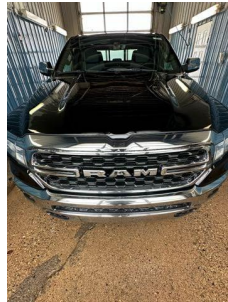

Diamond Chrysler Dodge Jeep Ram
201 Burrows Avenue West, Melfort, SK, S0E1A0
Phone: (855) 506-1947

2022 Ram 1500 BIG HORN

Dealer's Message

You won't want to miss this excellent value! This is a superb vehicle at an affordable price! Comfort and convenience were prioritized within, evidenced by amenities such as: turn signal indicator mirrors, adjustable pedals, and voice activated navigation. It features four-wheel drive capabilities, a durable automatic transmission, and a powerful 8 cylinder engine. You will have a pleasant shopping experience that is fun, informative, and never high pressured. Stop by our dealership or give us a call for more information.

Photo Gallery