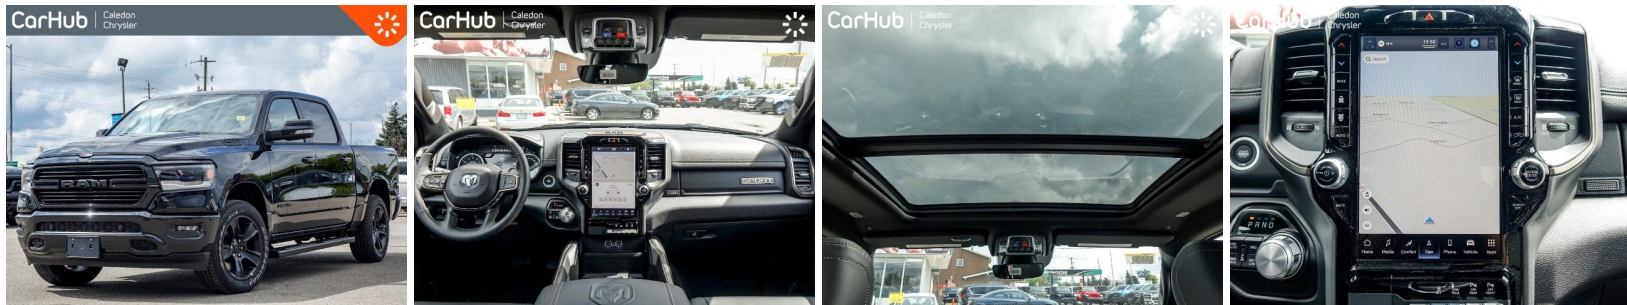

Photo Gallery